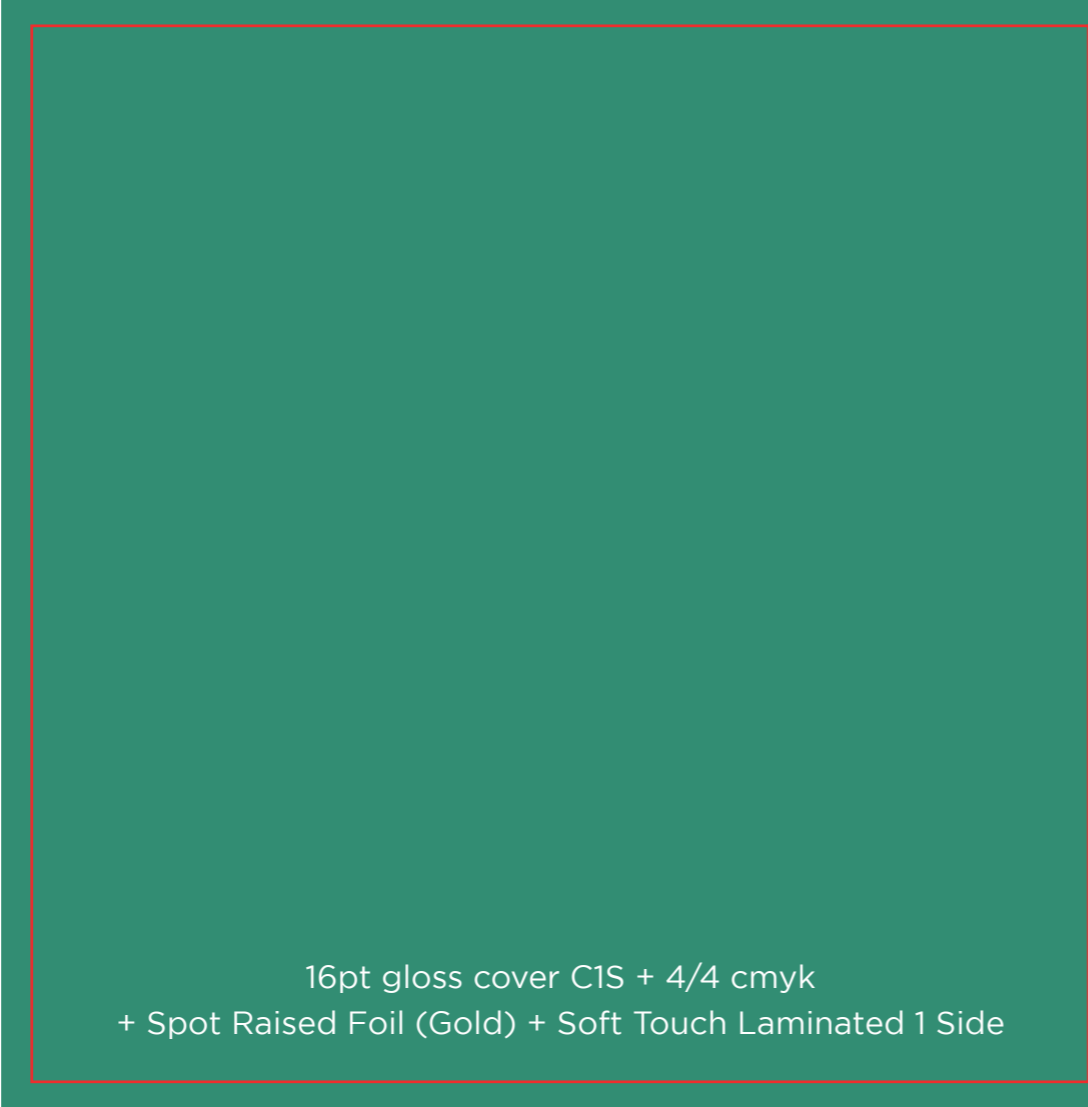

GCF-013

16pt gloss cover C1S + 4/4 cmyk
+ Spot Raised Foil (Gold) + Soft Touch Laminated 1 Side

BACK